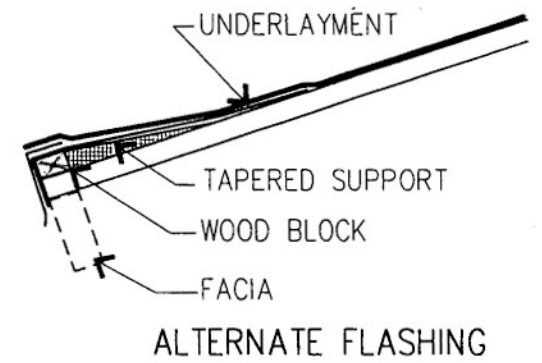

FIELD DETAIL

MCA-MF108-3D
N.T.S.

RIDGE DETAIL

MCA-MF108-RIDGE

3"=1'-0"

EAVE DETAIL WITHOUT GUTTER

EAVE DETAIL

MCA-MF108-EAVE

3"=1'-0"