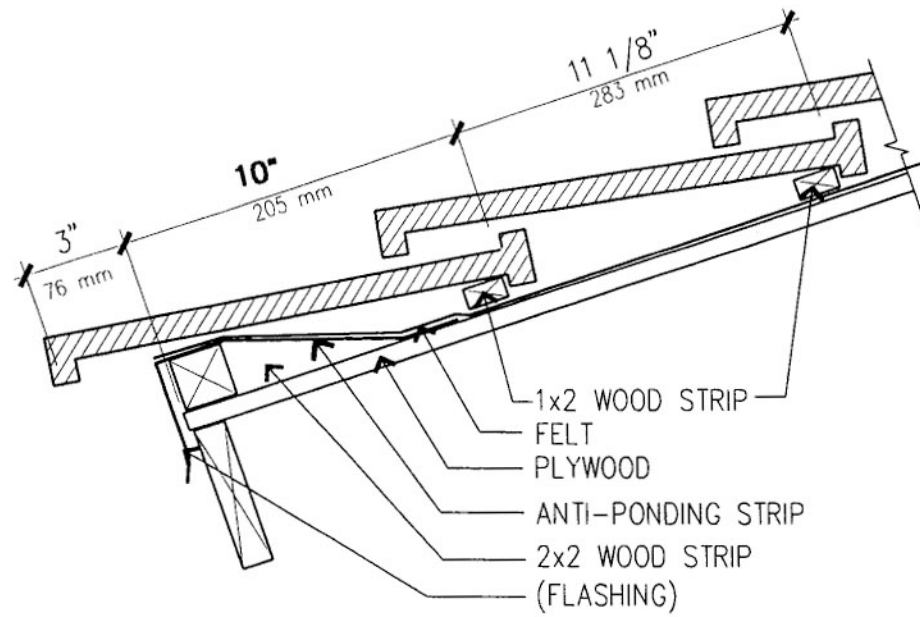

FIELD DETAIL

MCA-MF108-3D
N.T.S.

RIDGE DETAIL

MCA-MF108-RIDGE

3"=1'-0"

EAVE DETAIL WITHOUT GUTTER

EAVE DETAIL

MCA-MF108-EAVE

3"=1'-0"