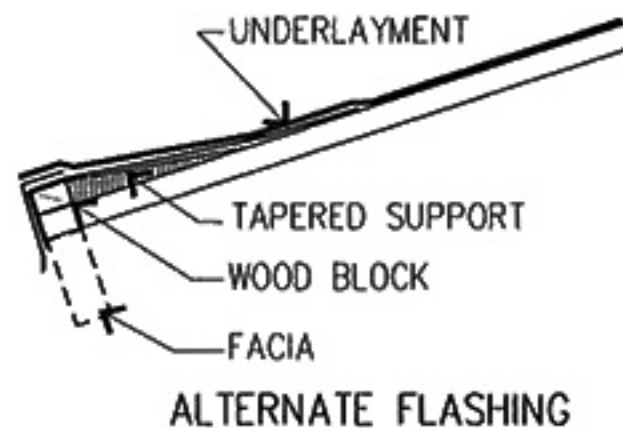

EAVE DETAIL

ALTERNATE FLASHING

EAVE DETAIL

MCA-MF108-EAVE

3"=1'-0"