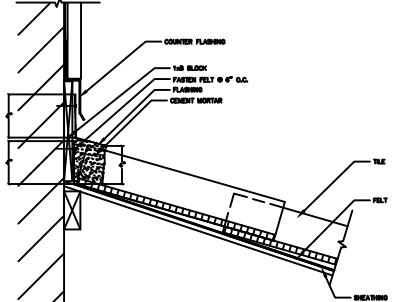

GABLE/EAVE DETAIL

MCA - GABLE - GABLE
2'-0" x 7'-0"

FLASHING AT WALL

MCA - GABLE - FLASHING
2'-0" x 7'-0"

FLASHING AT WALL

MCA - GABLE - FLASHING
2'-0" x 7'-0"

SIDEWALL FLASHING DETAIL

MCA - GABLE - FLASHING
2'-0" x 7'-0"

RIDGE & HIP PLATE END DETAIL

MCA - TILE - HIP
2'-0" x 7'-0"

RIDGE & HIP END BOOSTER

MCA - TILE - HIP
2'-0" x 7'-0"

RIDGE & HIP END BOOSTER

MCA - TILE - HIP
2'-0" x 7'-0"

TILE RIDGE: SINGLE SLOPE

MCA - TILE - RIDGE
2'-0" x 7'-0"