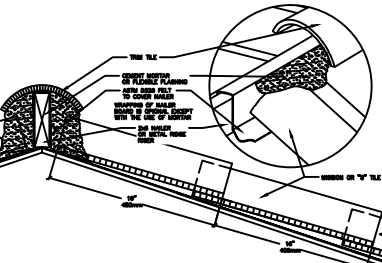

GABLE/EAVE DETAIL

MCA - GABLE - GABLE
2'-0" x 7'-0"

FLASHING AT WALL

MCA - GABLE - FLASHING
2'-0" x 7'-0"

FLASHING AT WALL

MCA - GABLE - FLASHING
2'-0" x 7'-0"

SIDEWALL FLASHING DETAIL

MCA - GABLE - FLASHING
2'-0" x 7'-0"

RIDGE & HIP PLATE END DETAIL

MCA - TILE - HIP
2'-0" x 7'-0"

RIDGE & HIP END BOOSTER

MCA - TILE - HIP
2'-0" x 7'-0"

RIDGE & HIP END BOOSTER

MCA - TILE - HIP
2'-0" x 7'-0"

TILE RIDGE: SINGLE SLOPE

MCA - TILE - RIDGE
2'-0" x 7'-0"