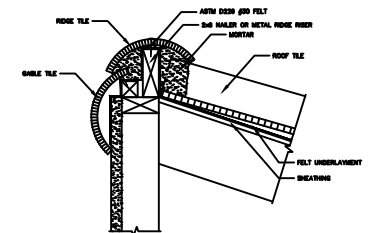

RIDGE & HIP PLATE END DETAIL

MCA - TILE - HIP
2'-0" x 7'-0"

RIDGE & HIP END BOOSTER

MCA - TILE - HIP
2'-0" x 7'-0"

RIDGE & HIP END BOOSTER

MCA - TILE - HIP
2'-0" x 7'-0"

TILE RIDGE: SINGLE SLOPE

MCA - TILE - RIDGE
2'-0" x 7'-0"

METAL RIDGE RISER

MCA - TILE - RIDGE
2'-0" x 7'-0"

CHIMNEY FLASHING

MCA - TILE - RIDGE
2'-0" x 7'-0"

CHIMNEY FLASHING

MCA - TILE - RIDGE
2'-0" x 7'-0"

CHIMNEY FLASHING

MCA - TILE - RIDGE
2'-0" x 7'-0"