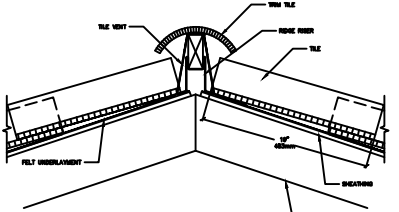

RIDGE & HIP PLATE END DETAIL

MCA - TILE - HIP
2'-0" x 7'-0"

RIDGE & HIP END BOOSTER

MCA - TILE - HIP
2'-0" x 7'-0"

RIDGE & HIP END BOOSTER

MCA - TILE - HIP
2'-0" x 7'-0"

TILE RIDGE: SINGLE SLOPE

MCA - TILE - RIDGE
2'-0" x 7'-0"