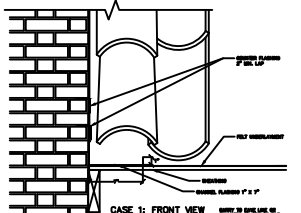

GABLE/EAVE DETAIL

MCA - GABLE - GABLE
2'-0" x 7'-0"

FLASHING AT WALL

MCA - GABLE - FLASHING
2'-0" x 7'-0"

FLASHING AT WALL

MCA - GABLE - FLASHING
2'-0" x 7'-0"

SIDEWALL FLASHING DETAIL

MCA - GABLE - FLASHING
2'-0" x 7'-0"

RIDGE & HIP PLATE END DETAIL

MCA - TILE - HIP
2'-0" x 7'-0"

RIDGE & HIP END BOOSTER

MCA - TILE - HIP
2'-0" x 7'-0"

RIDGE & HIP END BOOSTER

MCA - TILE - HIP
2'-0" x 7'-0"

TILE RIDGE: SINGLE SLOPE

MCA - TILE - RIDGE
2'-0" x 7'-0"

METAL RIDGE RISER

MCA - TILE - RIDGE
2'-0" x 7'-0"

CHIMNEY FLASHING

MCA - TILE - RIDGE
2'-0" x 7'-0"

CHIMNEY FLASHING

MCA - TILE - RIDGE
2'-0" x 7'-0"

CHIMNEY FLASHING

MCA - TILE - RIDGE
2'-0" x 7'-0"