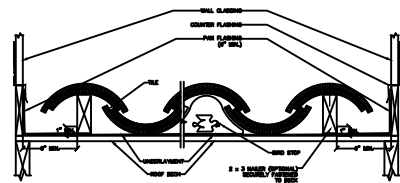

GABLE/EAVE DETAIL

MCA - GABLE - GABLE
2'-0" x 7'-0"

FLASHING AT WALL

MCA - GABLE - FLASHING
2'-0" x 7'-0"

FLASHING AT WALL

MCA - GABLE - FLASHING
2'-0" x 7'-0"

SIDEWALL FLASHING DETAIL

MCA - GABLE - FLASHING
2'-0" x 7'-0"

RIDGE & HIP PLATE END DETAIL

MCA - TILE - HIP
2'-0" x 7'-0"

RIDGE & HIP END BOOSTER

MCA - TILE - HIP
2'-0" x 7'-0"

RIDGE & HIP END BOOSTER

MCA - TILE - HIP
2'-0" x 7'-0"

TILE RIDGE: SINGLE SLOPE

MCA - TILE - RIDGE
2'-0" x 7'-0"