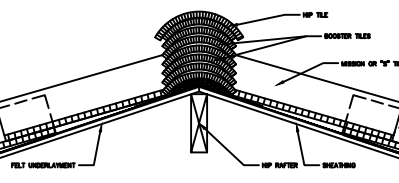

GABLE/EAVE DETAIL

MCA - GABLE - GABLE
2'-0" x 7'-0"

FLASHING AT WALL

MCA - GABLE - FLASHING
2'-0" x 7'-0"

FLASHING AT WALL

MCA - GABLE - FLASHING
2'-0" x 7'-0"

SIDEWALL FLASHING DETAIL

MCA - GABLE - FLASHING
2'-0" x 7'-0"

RIDGE & HIP PLATE END DETAIL

MCA - TILE - HIP
2'-0" x 7'-0"

RIDGE & HIP END BOOSTER

MCA - TILE - HIP
2'-0" x 7'-0"

RIDGE & HIP END BOOSTER

MCA - TILE - HIP
2'-0" x 7'-0"

TILE RIDGE: SINGLE SLOPE

MCA - TILE - RIDGE
2'-0" x 7'-0"