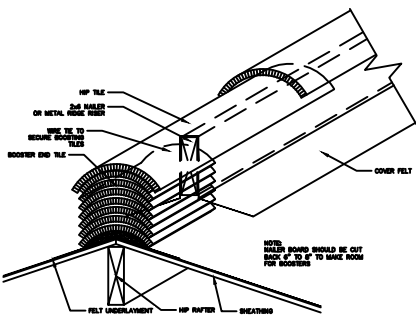

GABLE/EAVE DETAIL

MCA - GABLE - GABLE
2'-0" x 7'-0"

FLASHING AT WALL

MCA - GABLE - FLASHING
2'-0" x 7'-0"

FLASHING AT WALL

MCA - GABLE - FLASHING
2'-0" x 7'-0"

SIDEWALL FLASHING DETAIL

MCA - GABLE - FLASHING
2'-0" x 7'-0"

RIDGE & HIP PLATE END DETAIL

MCA - TILE - HIP
2'-0" x 7'-0"

RIDGE & HIP END BOOSTER

MCA - TILE - HIP
2'-0" x 7'-0"

RIDGE & HIP END BOOSTER

MCA - TILE - HIP
2'-0" x 7'-0"

TILE RIDGE: SINGLE SLOPE

MCA - TILE - RIDGE
2'-0" x 7'-0"