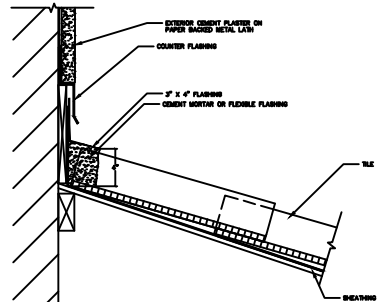

GABLE/EAVE DETAIL

MCA - GABLE - GABLE
2'-0" x 7'-0"

FLASHING AT WALL

MCA - GABLE - FLASHING
2'-0" x 7'-0"

FLASHING AT WALL

MCA - GABLE - FLASHING
2'-0" x 7'-0"

SIDEWALL FLASHING DETAIL

MCA - GABLE - FLASHING
2'-0" x 7'-0"

RIDGE & HIP PLATE END DETAIL

MCA - TILE - HIP
2'-0" x 7'-0"

RIDGE & HIP END BOOSTER

MCA - TILE - HIP
2'-0" x 7'-0"

RIDGE & HIP END BOOSTER

MCA - TILE - HIP
2'-0" x 7'-0"

TILE RIDGE: SINGLE SLOPE

MCA - TILE - RIDGE
2'-0" x 7'-0"