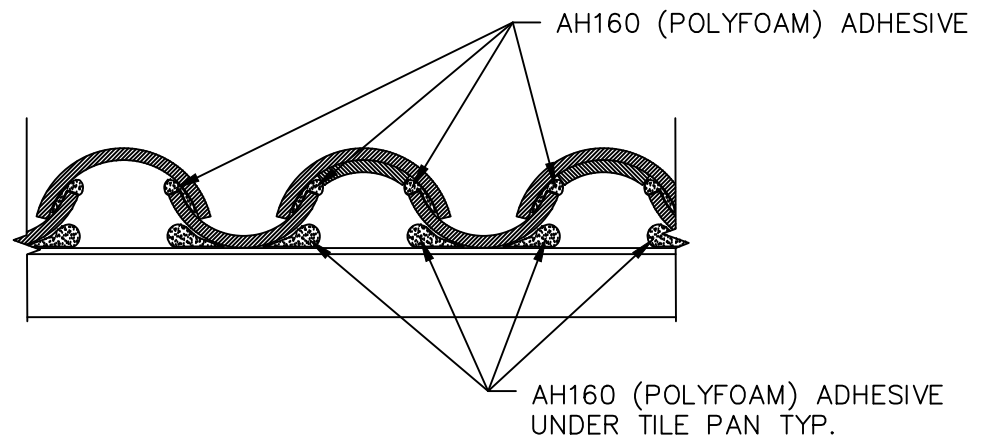

AH 160 (FORMALLY CALLED
POLYFOAM) APPROX. 2" X 7"
OR 2" X 10" PADDY UNDER TILE

2-PLY POLYURETHANE COATING

CONCRETE ROOF DECK

BOOSTER TILE

EAVE RISER STRIP
OR BIRDSTOP

AH160 (POLYFOAM) ADHESIVE

AH160 (POLYFOAM) ADHESIVE
UNDER TILE PAN TYP.