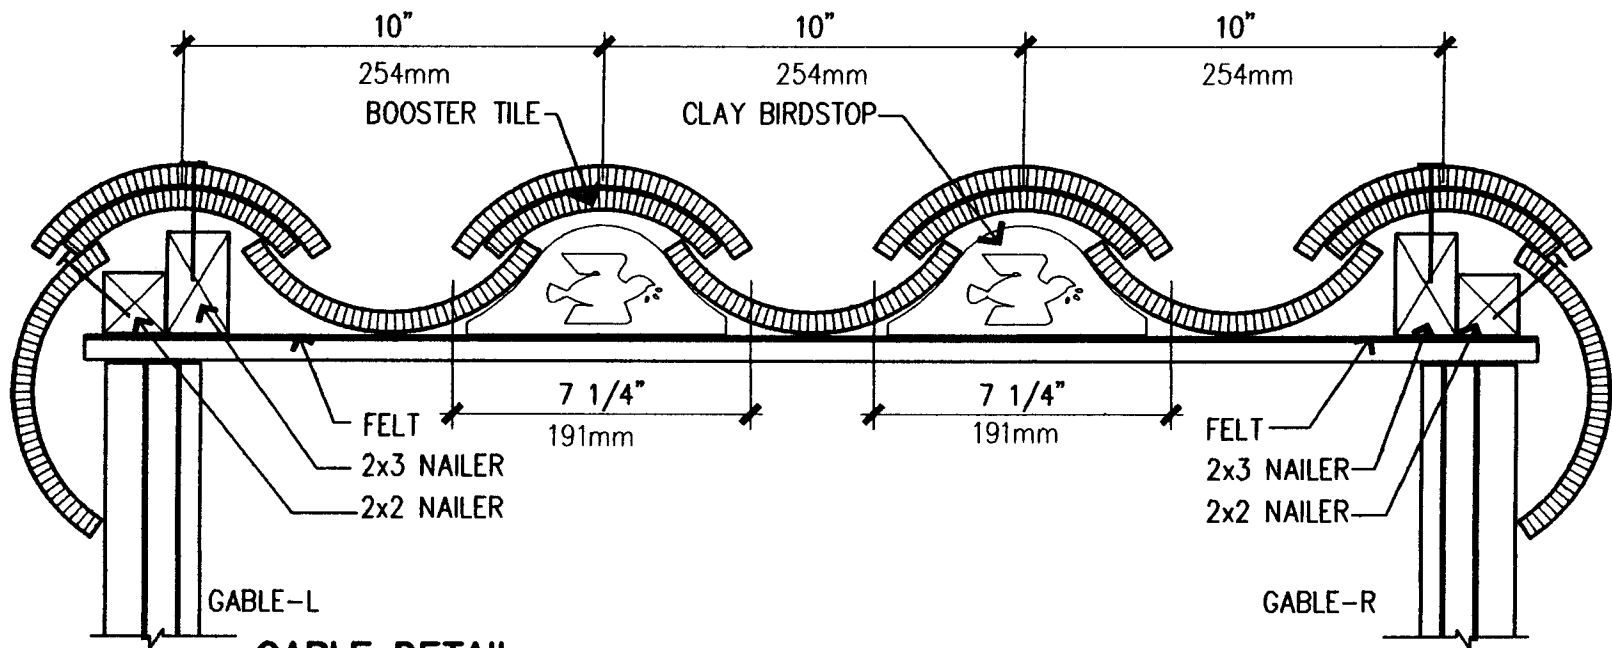

FIELD DETAIL

MCA-BMISS-3D
N.T.S.

GABLE DETAIL

GABLE DETAIL

MCA-TMISS-GABLE

3"=1'-0"

FLASHING AT WALL

MCA-TMISS-FLWALL2

| | | |
|------------------|----------|---|
| FLASHING AT WALL | 3"=1'-0" | 1 |
|------------------|----------|---|