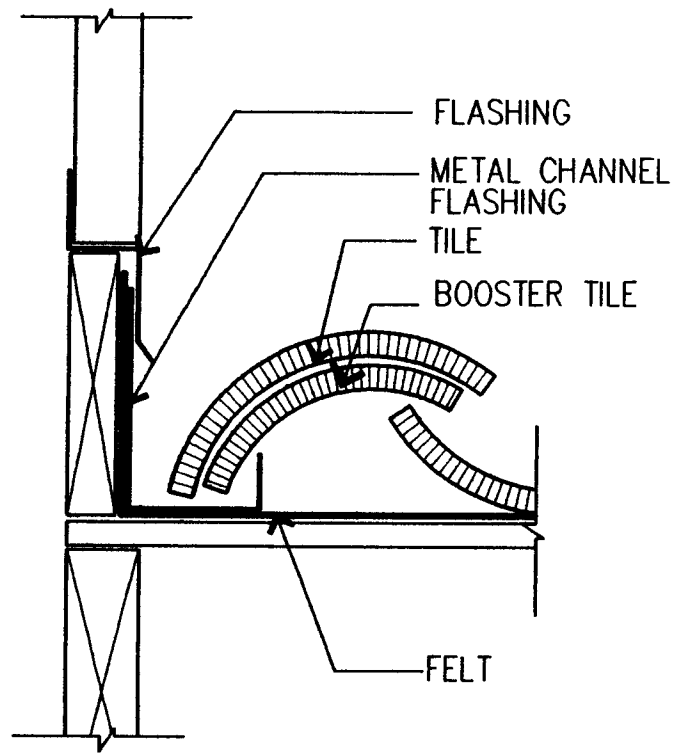

FIELD DETAIL

MCA-BMISS-3D
N.T.S.

GABLE DETAIL

GABLE DETAIL

MCA-TMISS-GABLE

3"=1'-0"

FLASHING AT WALL

MCA-TMISS-FLWALL2

| | | |
|------------------|----------|---|
| FLASHING AT WALL | 3"=1'-0" | 1 |
|------------------|----------|---|